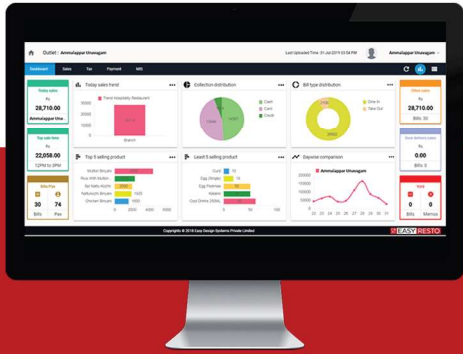

SPECIAL FEATURES

WEIGHING SCALE
INTEGRATION

INTEGRATION WITH
BARCODE SCANNERS

SUPPORTS EXTERNAL
KEYBOARD & MOUSE

WIFI BASED KOT
PRINTING

BLUETOOTH
PRINTING

REPORTING
CLOUD

Dealers Stamp

- Table Reservation/eQueueing
- Multi Lingual/Multi Kitchen KOT Printing
- Kitchen Display System in lieu of KOT Printing
- Integrated Feedback Mechanism
- Mobile/Tablet based ordering
- Builtin Promo Management Features like Buy One Get One, Happy Hours, etc..
- Handles Party/Service/Online Orders & Delivery Management
- Cloud based Reporting & Multi branch control Facilities
- Comprehensive Reporting/Graphical MIS Reporting Facilities
- Telephone Integration for Call center mode operations
- Customer Loyalty & Redemption handling
- Employee Attendance & Time Management Facility
- Email reporting for daily sales details
- Multi Currencies/Multi Mode Cash/Collections
- Handling & Settlements
- Customer Credit Management
- Easily handle Combo's & Build Your Own kind of Menus
- Supports Employees Cards, Prepaid Cards & Gift Cards for Payment
- Recipe based Production/Inventory Handling
- Material Planning
- Purchase & Vendor Management
- Comprehensive Inventory Management
- Adaptable for Central Kitchen concept
- Food Costing & various MIS Reports

DISPLAY

5.5" QHD, 960x540, IPS

TOUCH

Capacitive Touch Screen, Multi Touch.

STORAGE MEMORY

4GB ROM + 1GB RAM (SSD/HDD)

BARCODE RECOGNITION

1D & 2D